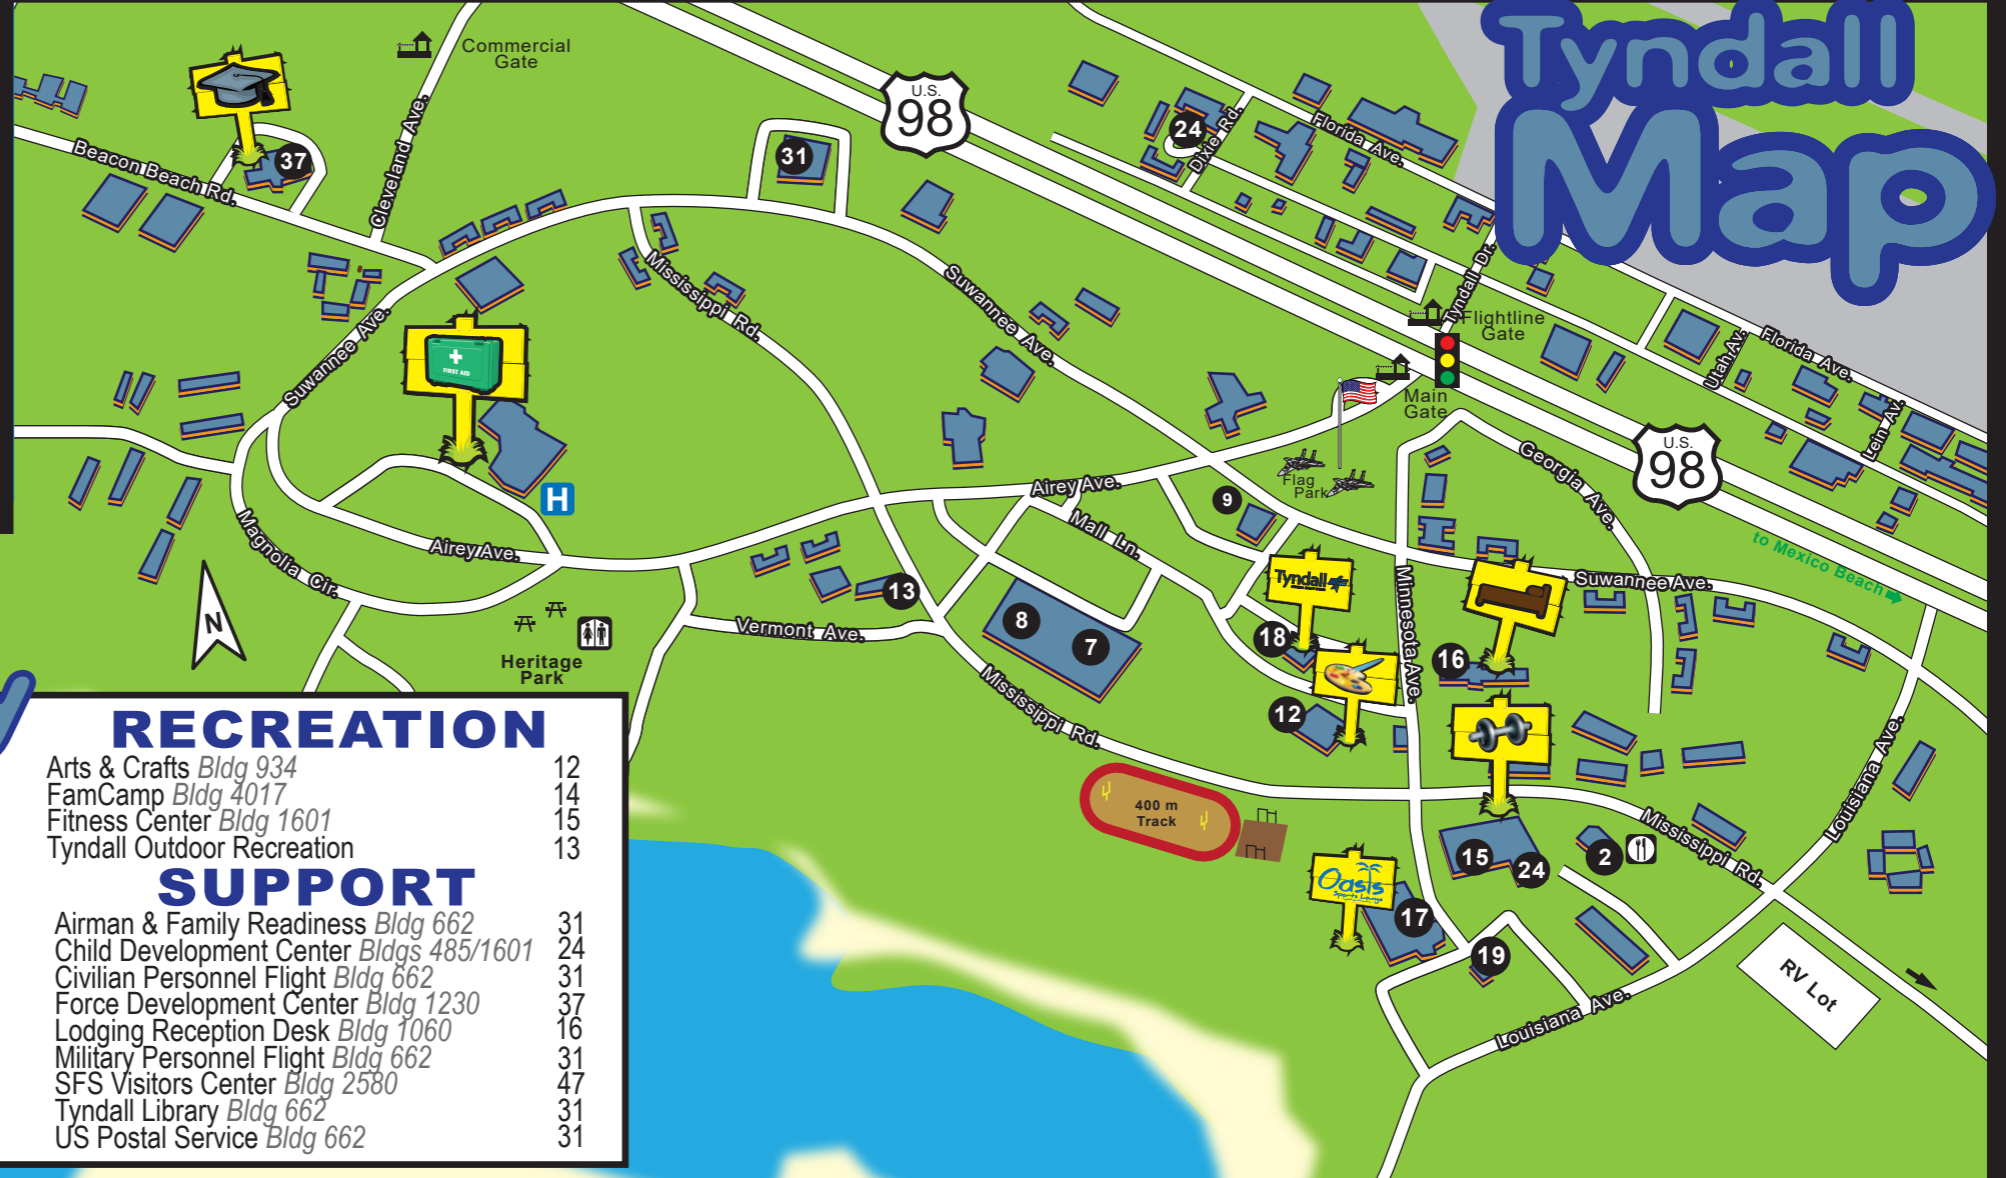

Tyndall Map

Directory

DINING

- Berg-Liles Dining Facility Bldg 1690 02
- Raptor Refuel Bldg 662 31
- Oasis Sports Lounge Bldg 1550 17
- Tyndall Food Truck Bldg 1550 Parking Lot 19

SHOPPING

- Base Exchange Bldg 950 07
- Commissary Bldg 950 08
- Express Shoppette - Gas Bldg 978 09
- Information, Tickets, & Travel 13
- StudioTY/Marketing Bldg 662 31

RECREATION

- Arts & Crafts Bldg 934 12
- FamCamp Bldg 4017 14
- Fitness Center Bldg 1601 15
- Tyndall Outdoor Recreation 13

SUPPORT

- Airman & Family Readiness Bldg 662 31
- Child Development Center Bldgs 485/1601 24
- Civilian Personnel Flight Bldg 662 31
- Force Development Center Bldg 1230 37
- Lodging Reception Desk Bldg 1060 16
- Military Personnel Flight Bldg 662 31
- SFS Visitors Center Bldg 2580 47
- Tyndall Library Bldg 662 31
- US Postal Service Bldg 662 31